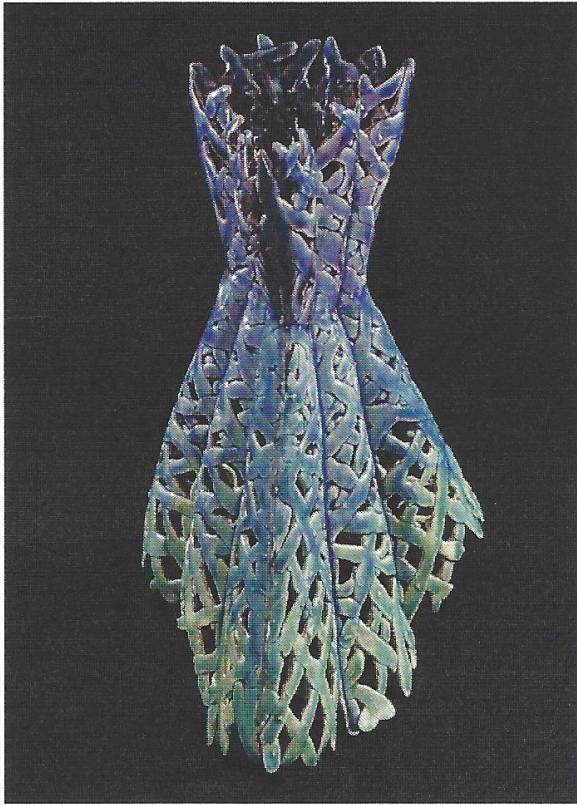

Ontario Craft '07

A Biennial Juried Exhibition
of Works by Members of the
Ontario Crafts Council

November 15 - December 31, 2007

Ceramics

Paula Murray
Susan Low-Beer
Sunmi Jung
Bruce Cochrane
Jocelyn De Backere
Mark Jaroszewicz
Rosemary Molesworth
Kathy Kranias
Janet Macpherson
Yimlei Yep
Thomas Aiken
Keith Campbell
Jess Riva Cooper
Chiho Tokita
Kasia Piech
Danuta Tydor
Shu-Chen Cheng
Kasumi Lampitoc

Kathy Kranias

TOP

Lerna,

Ceramic sculpture,

25 cm x 20 cm x 29 cm

BOTTOM

Hypermnestra,

Ceramic sculpture,

25 cm x 21 cm x 30 cm